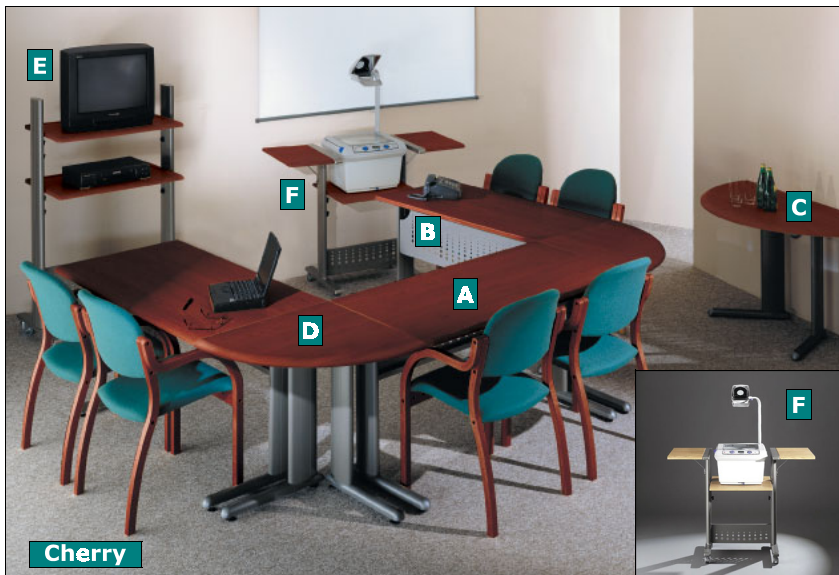

APOLLO®

PRESENTATION PRODUCTS

Conference Room Furniture

Conference Room Furniture

This completely modular system allows you to configure interchangeable components and complementary accessory pieces to your specific room requirements. Select from Light Oak and Cherry laminate finishes with pewter powder coated steel bases.

- Three table shapes—rectangular, semi-circle and curved triangle—for maximum flexibility and versatility.
- Seamless, natural look vinyl laminate tops resist stains and scratches.
- Tables fold down for storage or transport and have rollers for easy mobility and quick set up.
- Tables equipped with adjustable leveler glides and interlocking latching mechanism.

- No assembly required!

Wide Body AV Carts & Overhead Projector Cart

- Wide Body Cart shelves adjust to two heights with recessed tops for equipment safety.
- Wide Body Carts are available in two heights—45" & 55"
- Overhead Carts have a height adjustable middle shelf to accommodate any overhead projector.
- Overhead Carts have twin folding side shelves for presentation supplies.
- Both Wide Body Carts and Overhead Projector Carts have four easy roll casters.