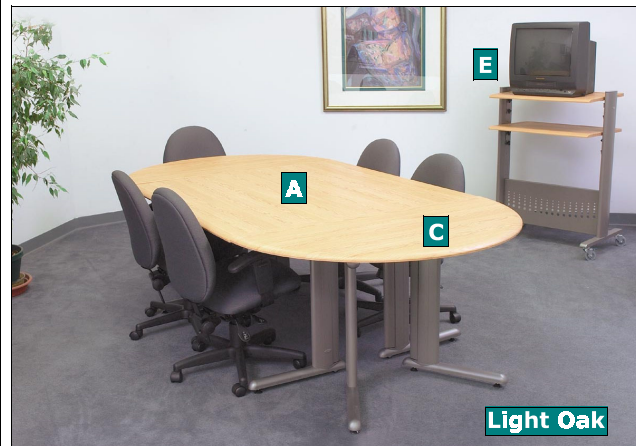

APOLLO®

PRESENTATION PRODUCTS

Conference Room Furniture

Conference Room Furniture

This completely modular system allows you to configure interchangeable components and complementary accessory pieces to your specific room requirements. Select from Light Oak and Cherry laminate finishes with pewter powder coated steel bases.

- Three table shapes—rectangular, semi-circle and curved triangle—for maximum flexibility and versatility.
- Seamless, natural look vinyl laminate tops resist stains and scratches.
- Tables fold down for storage or transport and have rollers for easy mobility and quick set up.
- Tables equipped with adjustable leveler glides and interlocking latching mechanism.

- No assembly required!

Wide Body AV Carts & Overhead Projector Cart

- Wide Body Cart shelves adjust to two heights with recessed tops for equipment safety.
- Wide Body Carts are available in two heights—45" & 55"
- Overhead Carts have a height adjustable middle shelf to accommodate any overhead projector.
- Overhead Carts have twin folding side shelves for presentation supplies.
- Both Wide Body Carts and Overhead Projector Carts have four easy roll casters.